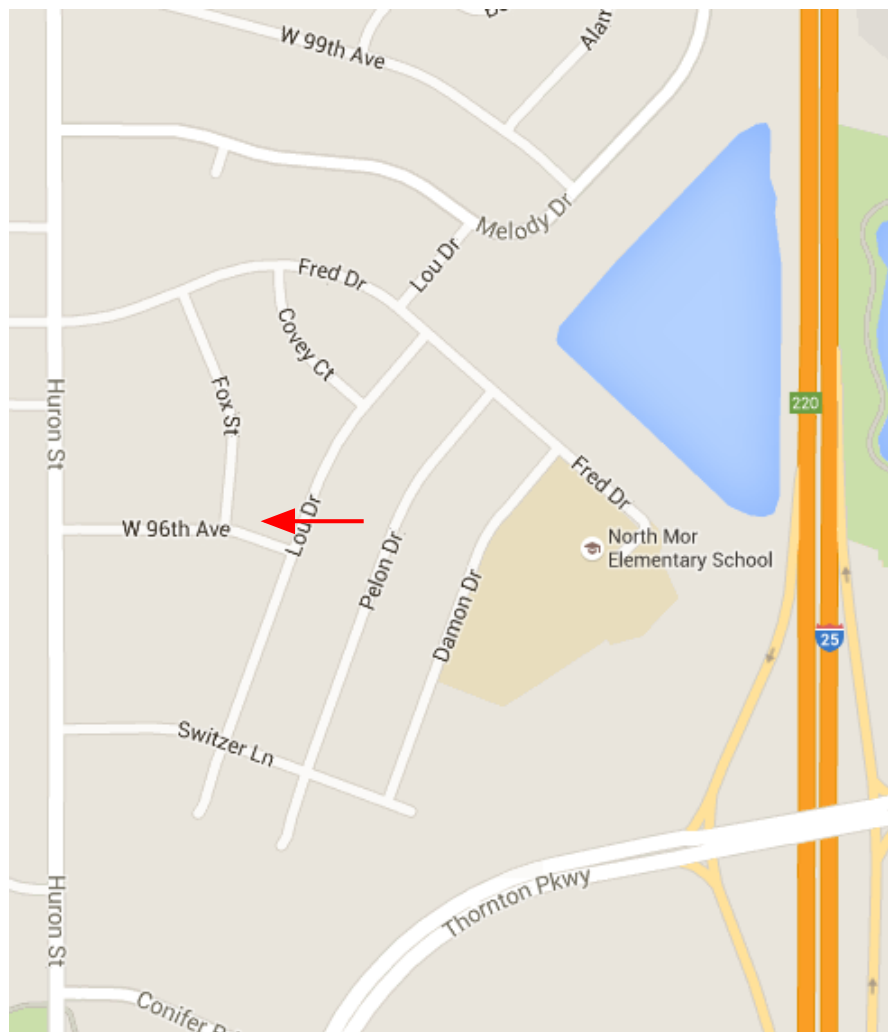

Northglenn Middle School Bus Route - 49 – North Mor Area

Morning

7:56 W. 96th Ave & Lou Dr @ park walkpath

8:10 Northglenn Middle School

Afternoon

3:55 Northglenn Middle School

4:10 W. 96th Ave & Lou Dr @ park walkpath

Wednesday (Early Release at 2:15)

2:25 Northglenn Middle School

2:40 W. 96th Ave & Lou Dr @ park walkpath