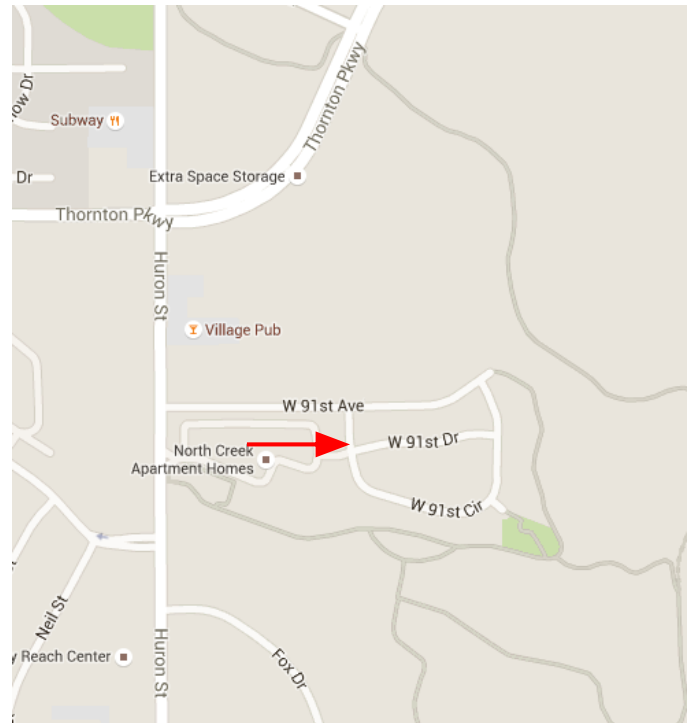

## Morning

- 7:45 604 W. 91<sup>st</sup> Dr
- 7:52 Croke Dr south of W. 96<sup>th</sup> Ave @ walkpath
- 8:10 Northglenn Middle School

## Afternoon

- 3:55 Northglenn Middle School
- 4:10 W. 91<sup>st</sup> Cr & W. 91<sup>st</sup> Dr
- 4:17 Croke Dr south of W. 96<sup>th</sup> Ave @ walkpath

## Wednesday (Early Release at 2:15)

- 2:25 Northglenn Middle School
- 2:38 W. 91<sup>st</sup> Cr & W. 91<sup>st</sup> Dr
- 2:43 Croke Dr south of W. 96<sup>th</sup> Ave @ walkpath