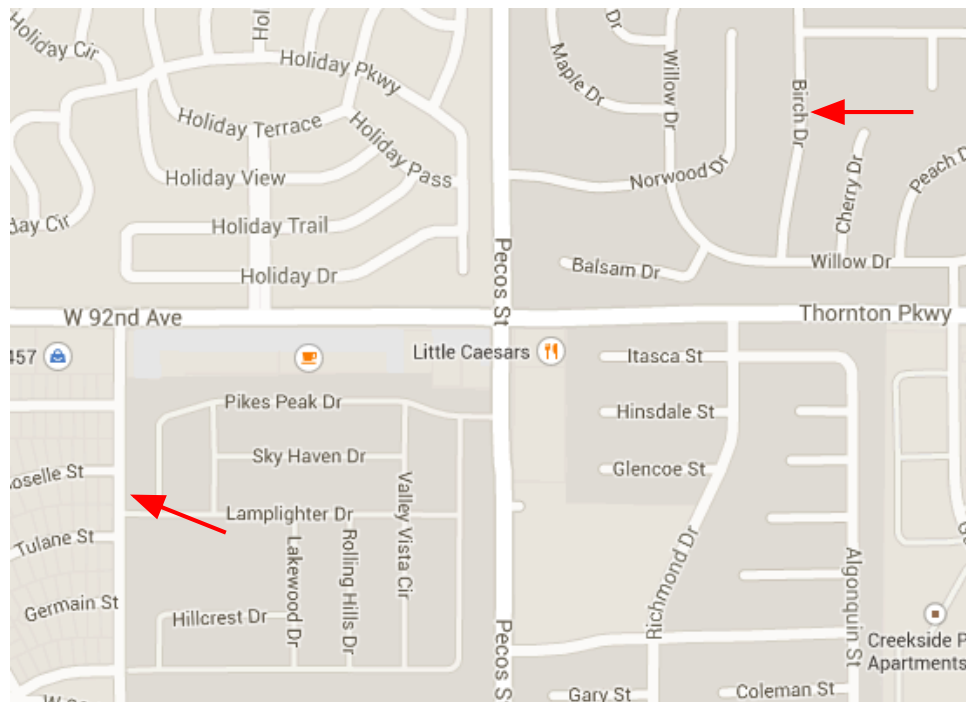

Northglenn Middle School Bus Route - 14 – Alta Ridge/Lamplighter/ Thornton Middle

Morning

- 7:41 Tejon St & Lamplighter Dr
- 7:47 Alta Ridge MHP & Mailbox Pkg Lot
- 8:10 Northglenn Middle School

Afternoon

- 3:55 Northglenn Middle School
- 4:14 Alta Ridge MHP & Mailbox Pkg Lot
- 4:21 Tejon St. & Lamplighter Dr

Wednesday (Early Release at 2:15)

- 2:25 Northglenn Middle School
- 2:44 Alta Ridge MHP & Mailbox Pkg Lot
- 2:51 Tejon St & Lamplighter Dr