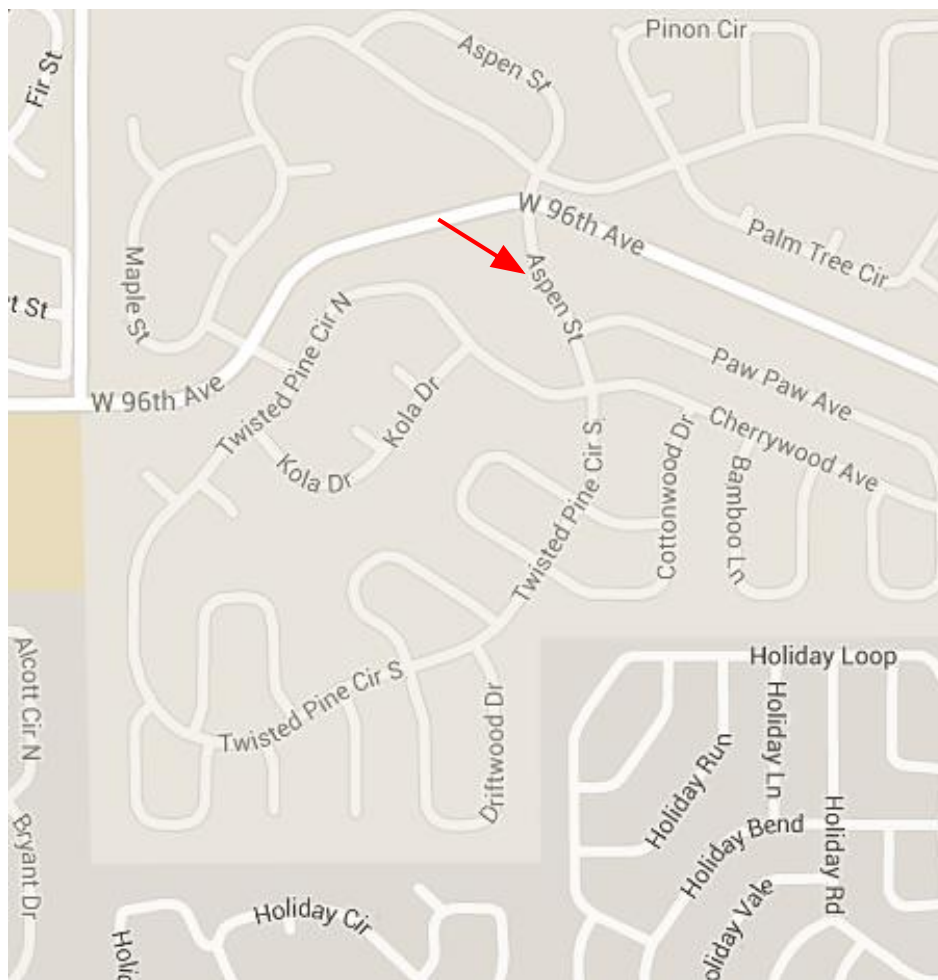

Northglenn Middle School Bus Route - 19 – Redwood Estates

Morning

7:55 Redwood II MHP – 9595 Pecos Street at mailboxes

8:10 Northglenn Middle School

Afternoon

3:55 Northglenn Middle School

4:16 Redwood II MHP – 9595 Pecos Street at mailboxes

Wednesday (Early Release at 2:15)

2:25 Northglenn Middle School

2:46 Redwood II MHP – 9595 Pecos Street at mailboxes