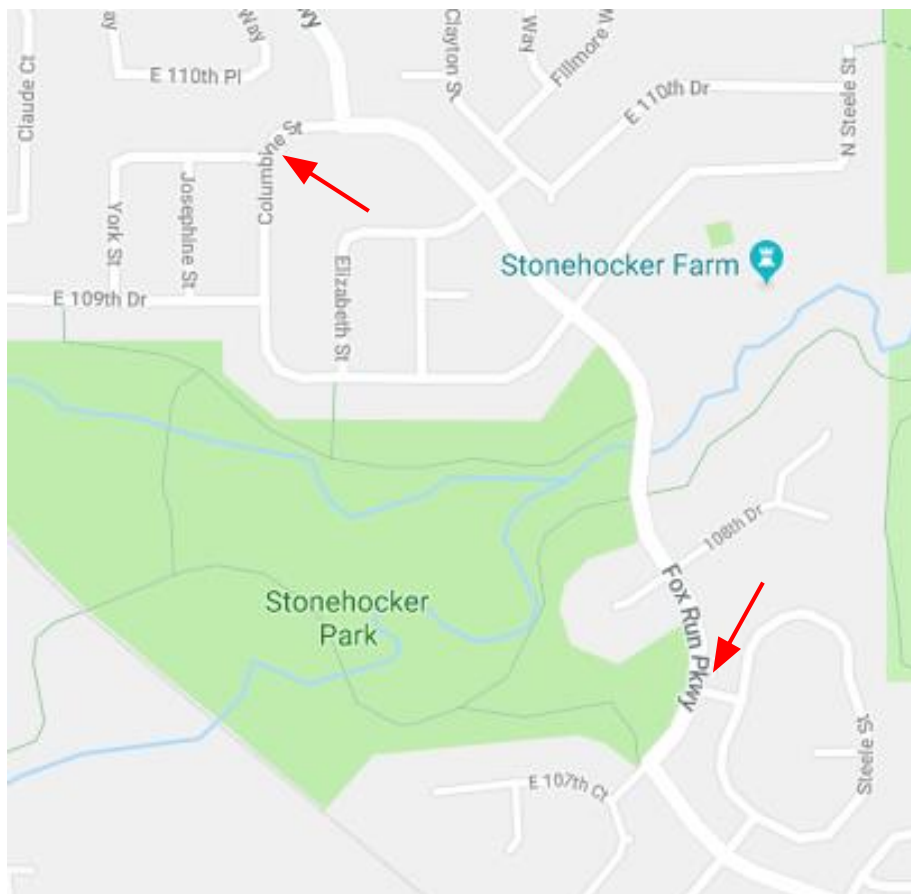

## Northglenn Middle School Bus Route - 5 – Fox Run

### *Morning*

- 7:45 E. 119<sup>th</sup> Pl & McCrumb Dr. (SSN stop only)
- 7:53 Columbine St. & E. 110<sup>th</sup> Dr – west side of park
- 7:57 Fox Run Pkwy & E. 108<sup>th</sup> Ave at Central Park
- 8:10 Northglenn Middle School

### *Afternoon*

- 3:55 Northglenn Middle School
- 4:03 Columbine St. & E. 110<sup>th</sup> Dr – west side of park
- 4:08 Fox Run Pkwy & E. 108<sup>th</sup> Ave at Central Park
- 4:18 E. 119<sup>th</sup> Pl & McCrumb Dr. (SSN stop only)

### *Wednesday (Early Release at 2:15)*

- 2:25 Northglenn Middle School
- 2:33 Columbine St. & E. 110<sup>th</sup> Dr – west side of park
- 2:38 Fox Run Pkwy & E. 108<sup>th</sup> Ave at Central Park
- 2:52 E. 119<sup>th</sup> Pl & McCrumb Dr. (SSN stop only)