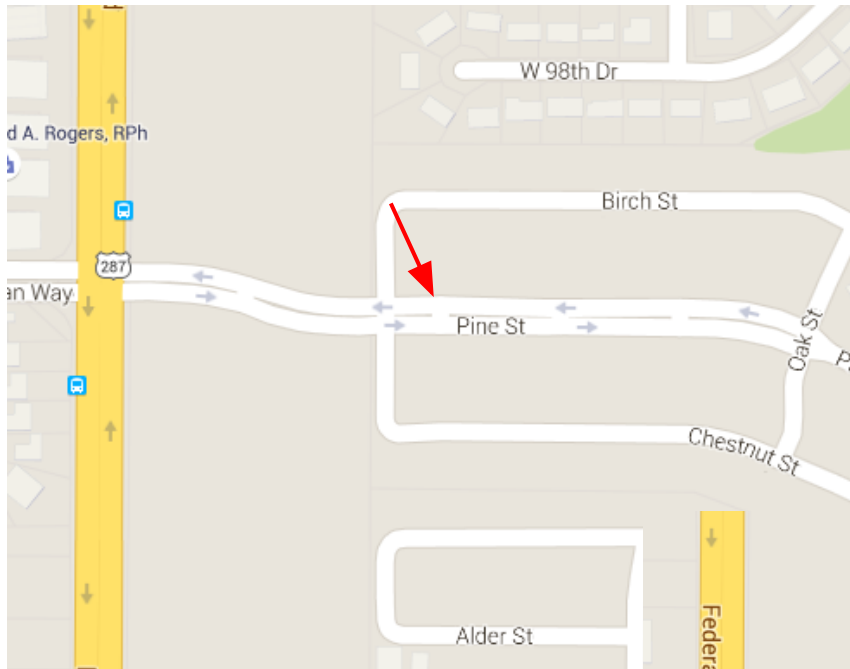

Northglenn Middle School Bus Route - 39 – Countryside/Denver Cascade

Morning

- 7:48 Elm St & Cascade Dr
- 7:53 9850 Federal Blvd – Countryside MHP at clubhouse
- 8:10 Northglenn Middle School

Afternoon

- 3:55 Northglenn Middle School
- 4:19 Elm St & Cascade Dr
- 4:24 9850 Federal Blvd – Countryside MHP at clubhouse

Wednesday (Early Release at 2:15)

- 2:25 Northglenn Middle School
- 2:40 Elm St & Cascade Dr
- 2:47 9850 Federal Blvd – Countryside MHP at clubhouse

Countryside Mobile Home Park