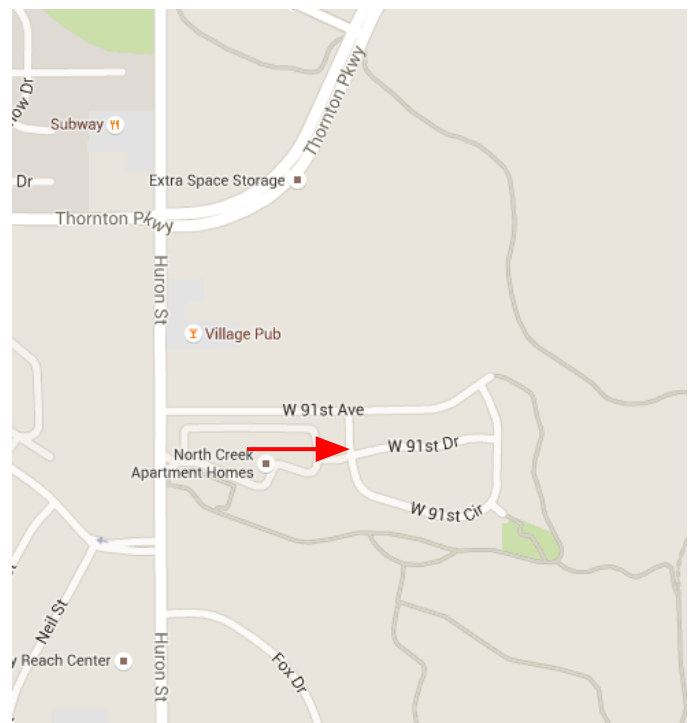

Northglenn Middle School Bus Route – 7 w/para – Croke Drive Area

6th grade pick up

- 7:45 604 W. 91st Dr
- 7:52 Croke Dr south of W. 96th Ave @ walkpath
- 8:10 Northglenn Middle School

6th grade drop off

- 11:25 Northglenn Middle School
- 11:40 W. 91st Cr & W. 91st Dr
- 11:47 Croke Dr south of W. 96th Ave @ walkpath

7th grade & 8th grade pick up

- 10:55 604 W. 91st Dr
- 11:00 Croke Dr south of W. 96th Ave @ walkpath
- 11:10 Northglenn Middle School

Wednesday (Early Release at 2:15)

- 2:25 Northglenn Middle School
- 2:38 W. 91st Cr & W. 91st Dr
- 2:43 Croke Dr south of W. 96th Ave @ walkpath

First day Schedule

Wednesday, Aug. 15, 2018

6th grade

8:30 am to 11:15 am

7th & 8th grade

11:30 am to 2:15 pm