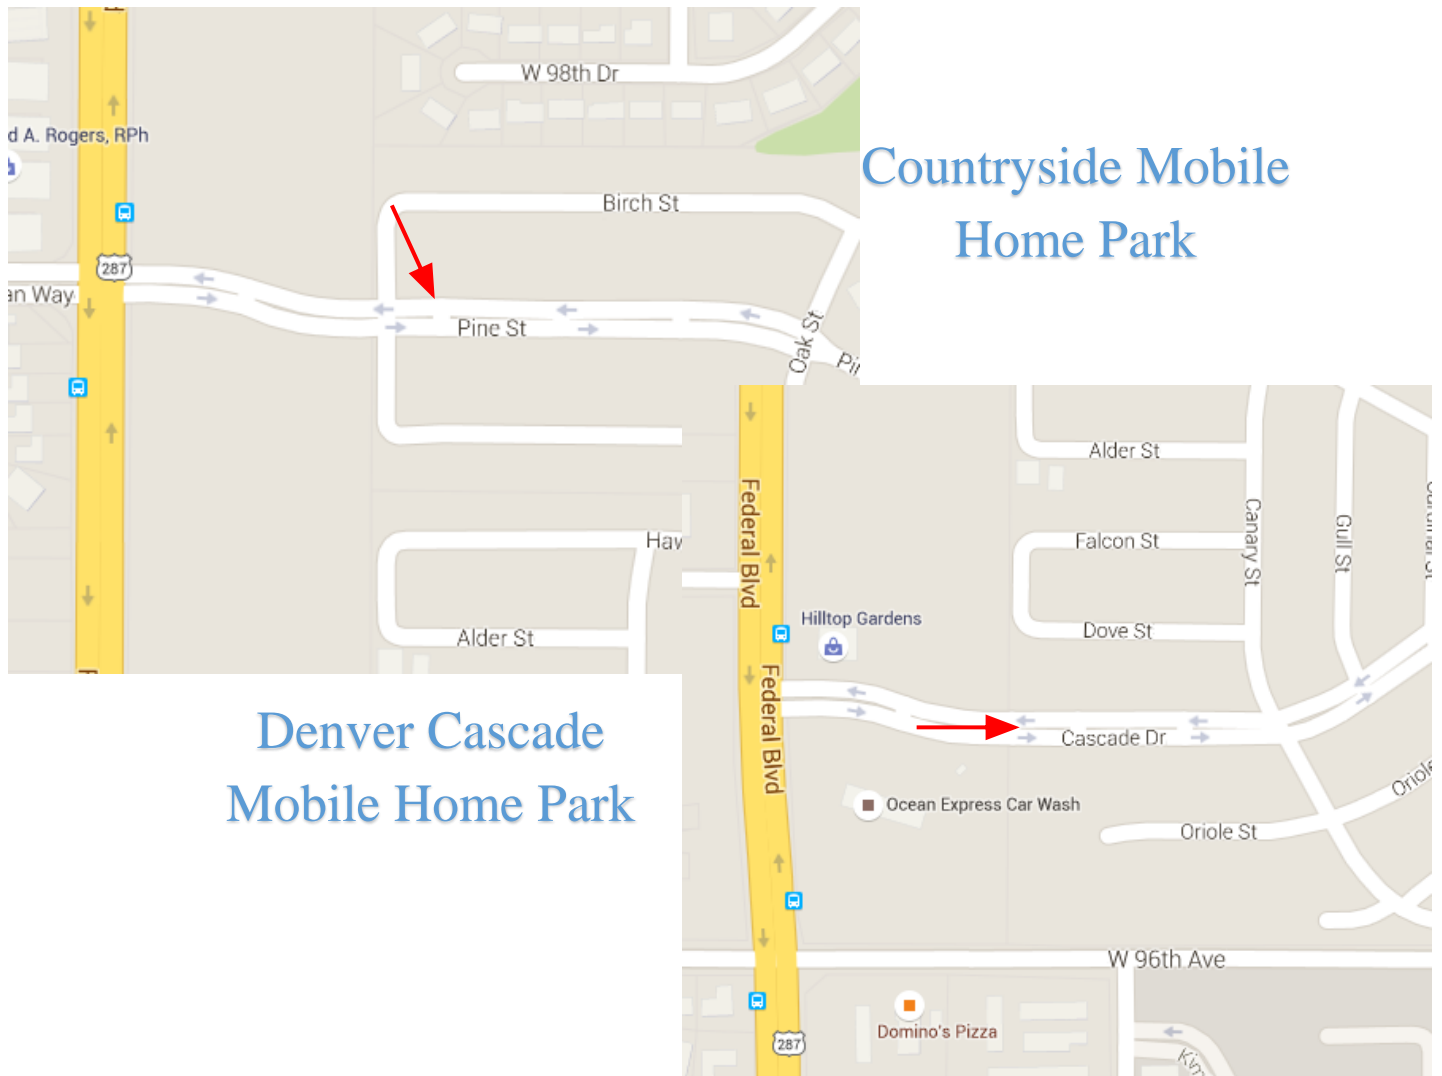

Northglenn Middle School Bus Route - 39 w/ para –

Countryside/Denver Cascade

6th grade pick up

- 7:48 Elm St & Cascade Dr
- 7:53 9850 Federal Blvd – Countryside MHP at clubhouse
- 8:10 Northglenn Middle School

6th grade drop off

- 11:25 Northglenn Middle School
- 11:49 Elm St & Cascade Dr
- 11:54 9850 Federal Blvd – Countryside MHP at clubhouse

7th & 8th grade pick up

- 10:48 Elm St & Cascade Dr
- 10:53 9850 Federal Blvd – Countryside MHP at clubhouse
- 11:10 Northglenn Middle School

7th & 8th grade drop off

- 2:25 Northglenn Middle School
- 2:40 Elm St & Cascade Dr
- 2:47 9850 Federal Blvd – Countryside MHP at clubhouse

First day Schedule

Wednesday, Aug. 15, 2018

6th grade

8:30 am to 11:15 am

7th & 8th grade

11:30 am to 2:15 pm