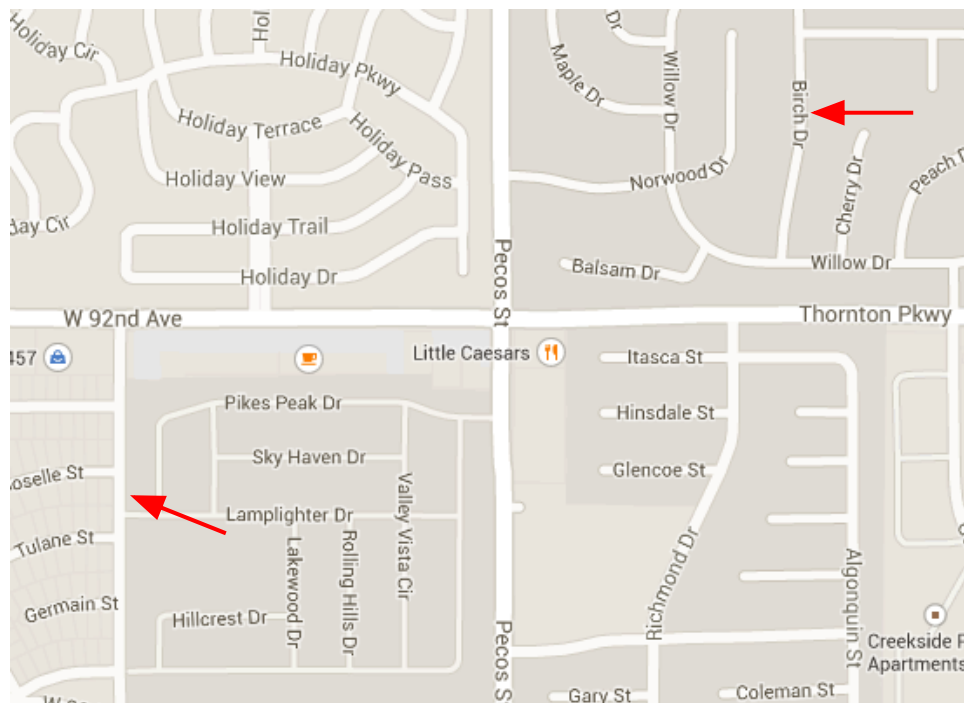

First day Schedule

Wednesday, Aug. 15, 2018

6th grade

8:30 am to 11:15 am

7th & 8th grade

11:30 am to 2:15 pm

Northglenn Middle School Bus Route - 19 – Redwood Estates

6th grade pick up