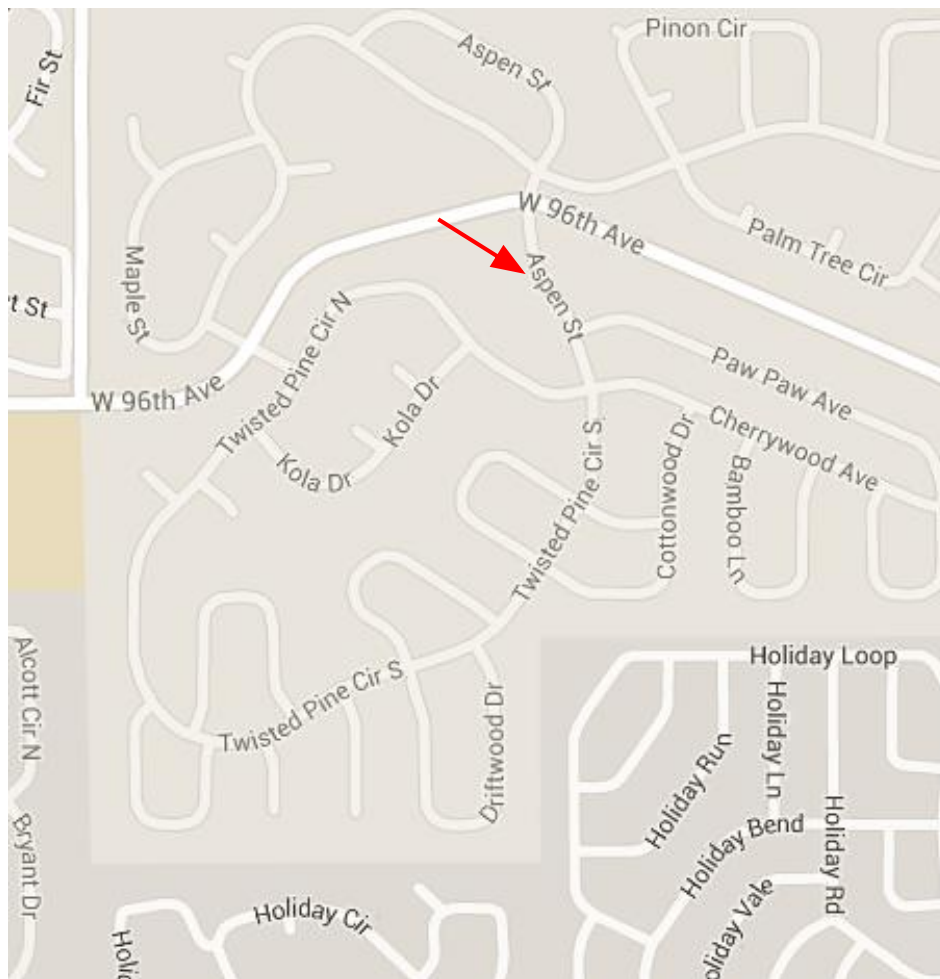

Wednesday, Aug. 15, 2018

6th grade

8:30 am to 11:15 am

7th & 8th grade

11:30 am to 2:15 pm

Northglenn Middle School Bus Route – 23 w/para – Kimberly Hills

6th grade pick up

7:50 2305 W. 92nd Ave – south of pool