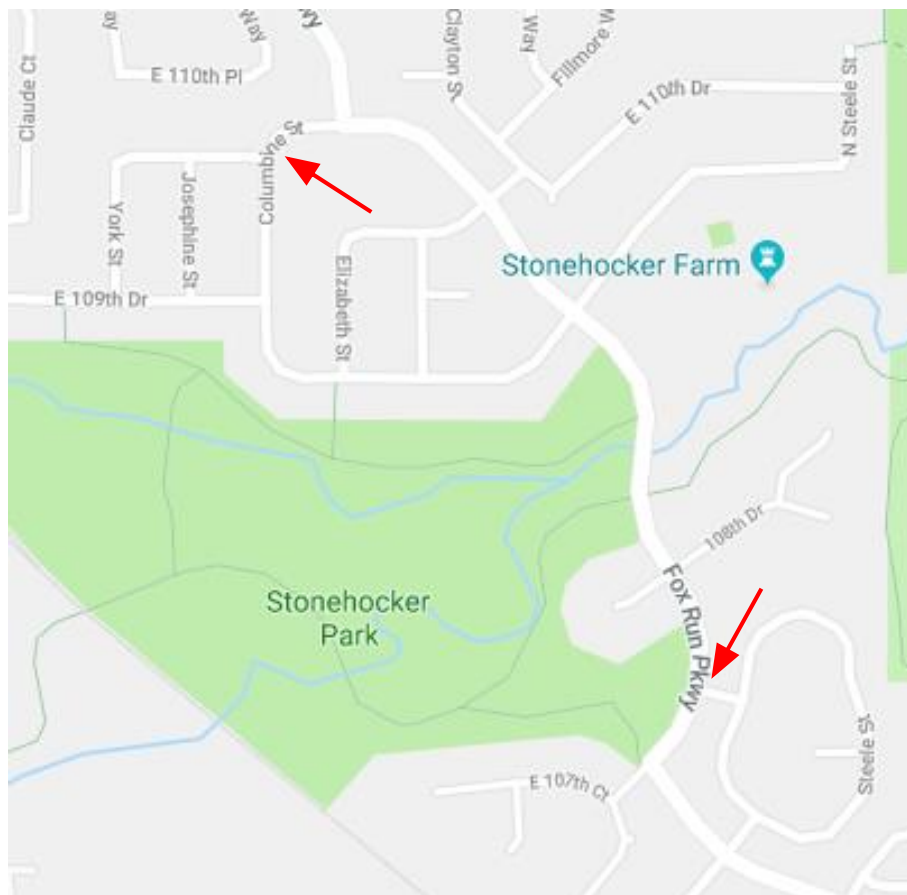

Northglenn Middle School **Bus Route - 5** – Fox Run

6th grade pick up

- 7:45 E. 119th Pl & McCrumb Dr. (SSN stop only)
- 7:53 Columbine St. & E. 110th Dr – west side of park
- 7:57 Fox Run Pkwy & E. 108th Ave at Central Park
- 8:10 Northglenn Middle School

6th grade drop off

- 11:25 Northglenn Middle School
- 11:30 Columbine St. & E. 110th Dr – west side of park
- 11:32 Fox Run Pkwy & E. 108th Ave at Central Park
- 11:39 E. 119th Pl & McCrumb Dr. (SSN stop only)

7th & 8th pick up

- 10:50 E. 119th Pl & McCrumb Dr. (SSN stop only)
- 10:59 Columbine St. & E. 110th Dr – west side of park
- 11:00 Fox Run Pkwy & E. 108th Ave at Central Park
- 11:10 Northglenn Middle School

7th & 8th drop off

- 2:25 Northglenn Middle School
- 2:33 Columbine St. & E. 110th Dr – west side of park
- 2:38 Fox Run Pkwy & E. 108th Ave at Central Park
- 2:52 E. 119th Pl & McCrumb Dr. (SSN stop only)

First day Schedule

Wednesday, Aug. 15, 2018

6th grade

8:30 am to 11:15 am

7th & 8th grade

11:30 am to 2:15 pm