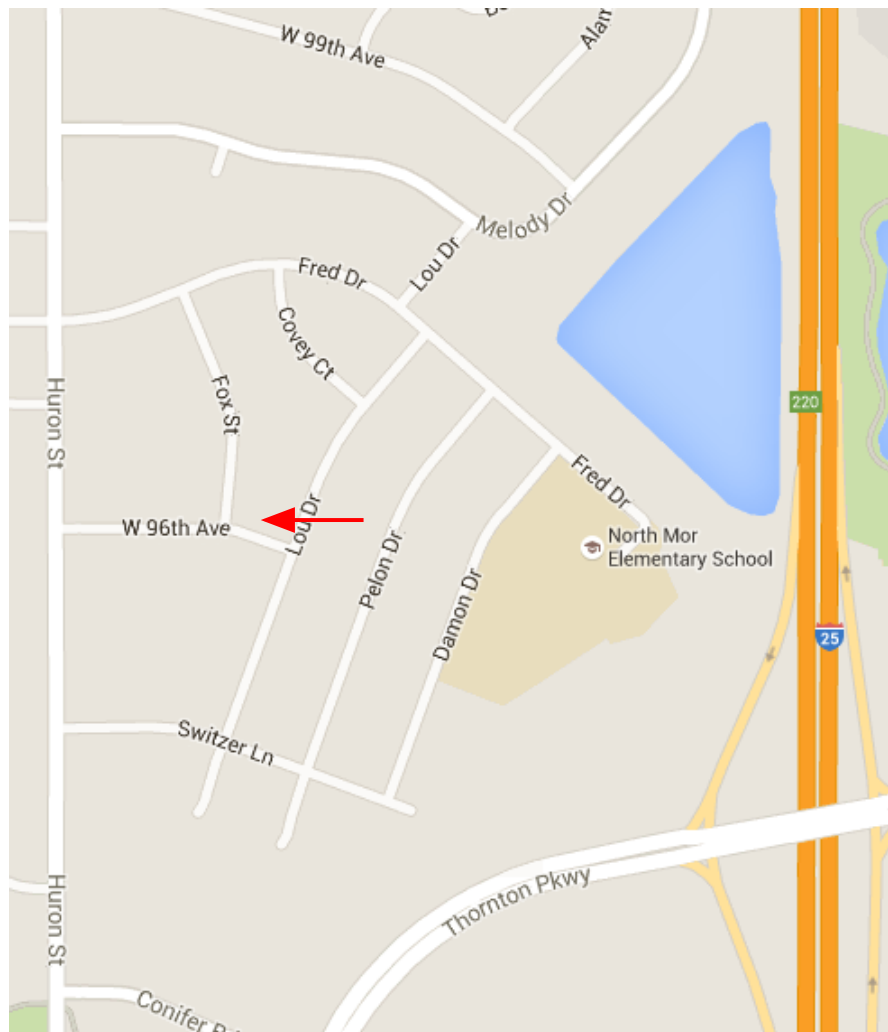

Northglenn Middle School Bus Route - 49 – North Mor Area

6th grade pick up

7:56 W. 96th Ave & Lou Dr @ park walkpath

8:10 Northglenn Middle School

6th grade drop off

11:25 Northglenn Middle School

11:40 W. 96th Ave & Lou Dr @ park walkpath

7th & 8th grade pick up

10:56 W. 96th Ave & Lou Dr @ park walkpath

11:10 Northglenn Middle School

7th & 8th grade drop off

2:25 Northglenn Middle School

2:40 W. 96th Ave & Lou Dr @ park walkpath

First day Schedule

Wednesday, Aug. 15, 2018

6th grade

8:30 am to 11:15 am

7th & 8th grade

11:30 am to 2:15 pm