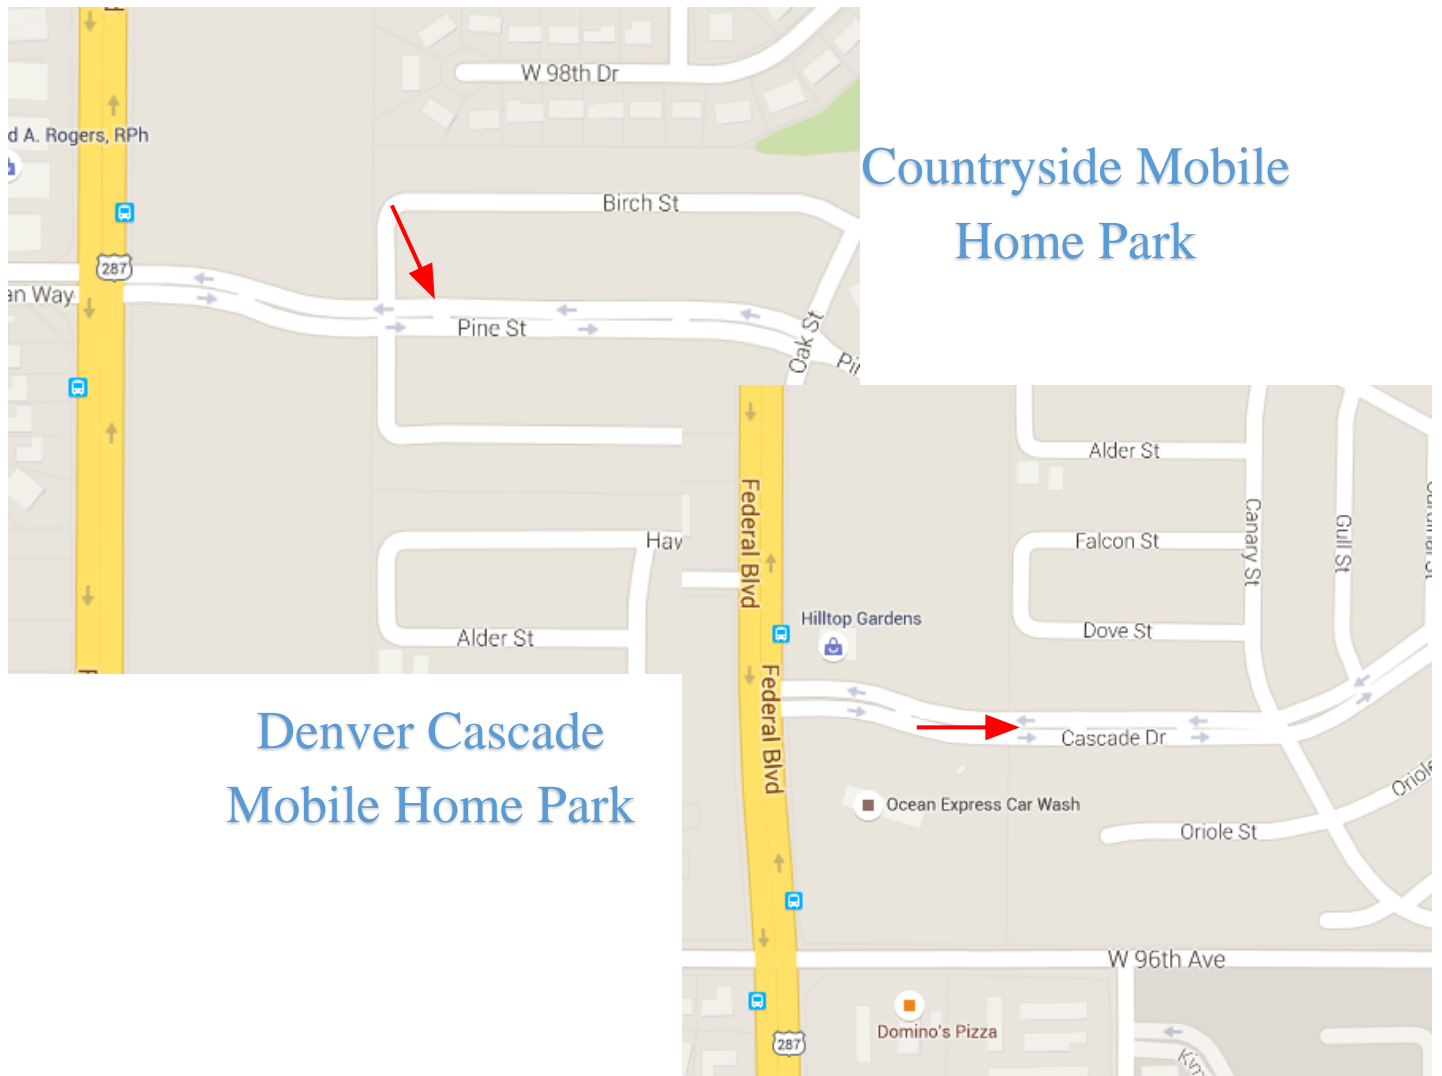

7th & 8th grade drop off

- 2:25 Northglenn Middle School
- 2:40 Denver Cascade MHP @ Clubhouse
- 2:47 9850 Federal Blvd – Countryside MHP at clubhouse

First day Schedule

Wednesday, Aug. 14, 2019

6th grade

8:30 am to 11:15 am

7th & 8th grade

11:30 am to 2:15 pm

Denver Cascade
Mobile Home Park

Countryside Mobile
Home Park

Northglenn Middle School Bus Route - 49 – North Mor Area

6th grade pick up

7:56 W. 96th Ave & Lou Dr @ park walkpath