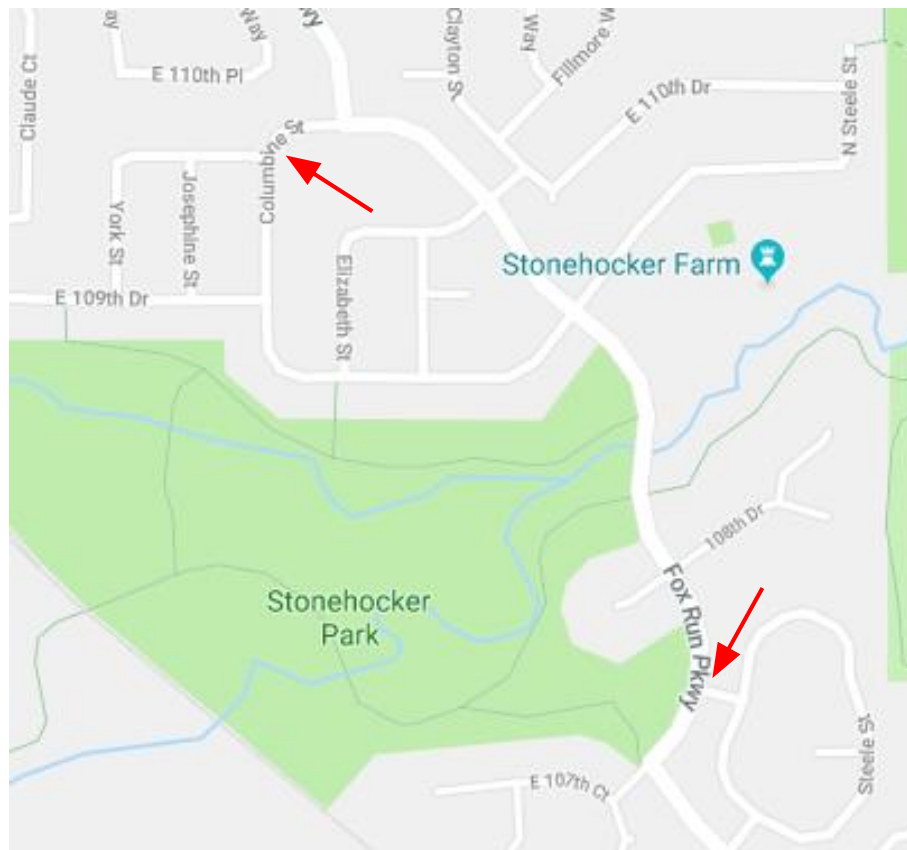

Northglenn Middle School Bus Route - 5 – Fox Run

6th grade pick up

- 7:40 E. 118th Ave. & Pennsylvania St. (SNN stop only)
- 7:45 E. 119th Pl & McCrumb Dr. (SSN stop only)
- 7:53 Columbine St. & E. 110th Dr – west side of park
- 7:57 Fox Run Pkwy & E. 108th Ave at Central Park
- 8:10 Northglenn Middle School

6th grade drop off

- 11:30 Northglenn Middle School
- 11:38 Columbine St. & E. 110th Dr – west side of park
- 11:43 Fox Run Pkwy & E. 108th Ave at Central Park
- 11:55 E. 118th Ave. & Pennsylvania St. (SNN stop only)
- 12:00 E. 119th Pl & McCrumb Dr. (SSN stop only)

7th & 8th pick up

- 10:45 E. 118th Ave. & Pennsylvania St. (SNN stop only)
- 10:50 E. 119th Pl & McCrumb Dr. (SSN stop only)
- 10:58 Columbine St. & E. 110th Dr – west side of park
- 11:02 Fox Run Pkwy & E. 108th Ave at Central Park
- 11:15 Northglenn Middle School

7th & 8th drop off

- 2:25 Northglenn Middle School
- 2:33 Columbine St. & E. 110th Dr – west side of park
- 2:38 Fox Run Pkwy & E. 108th Ave at Central Park
- 2:50 E. 118th Ave. & Pennsylvania St. (SNN stop only)
- 2:55 E. 119th Pl & McCrumb Dr. (SSN stop only)

First day Schedule

Wednesday, Aug. 14, 2019

6th grade

8:30 am to 11:15 am

7th & 8th grade

11:30 am to 2:15 pm