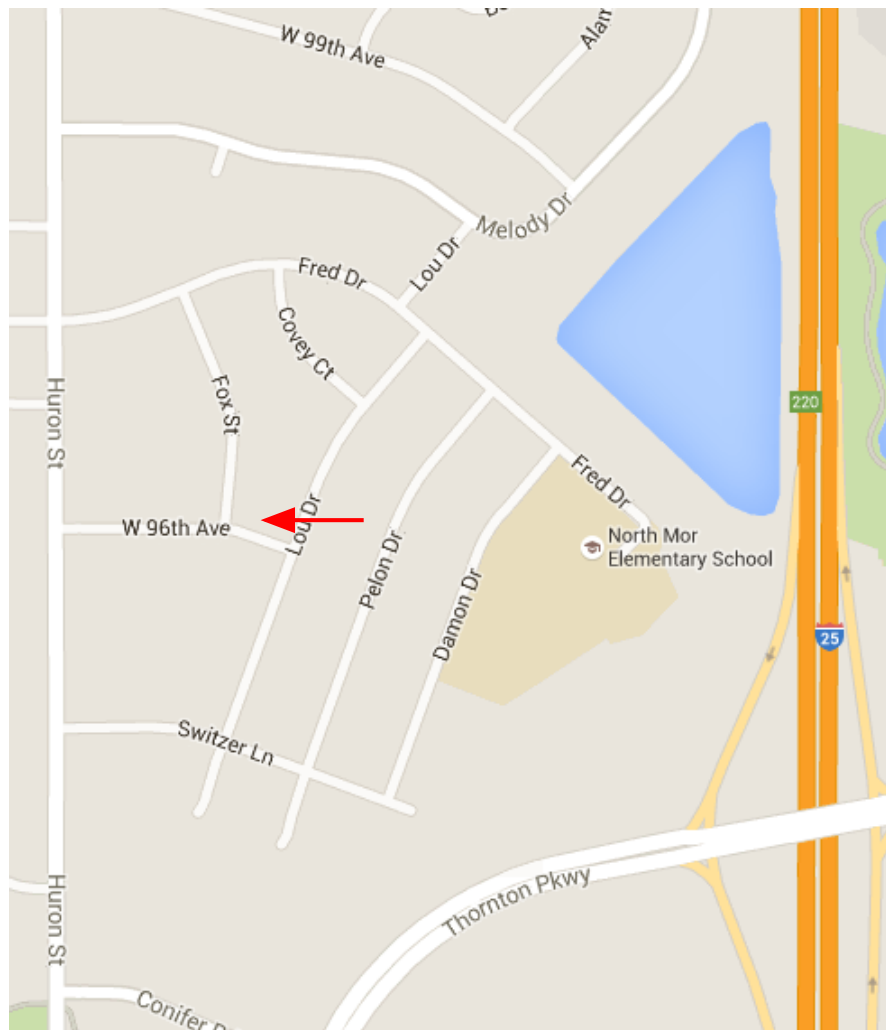

Northglenn Middle School Bus Route - 49 – North Mor Area

6th grade pick up

7:56 W. 96th Ave & Lou Dr @ park walkpath

8:10 Northglenn Middle School

6th grade drop off

11:30 Northglenn Middle School

11:45 W. 96th Ave & Lou Dr @ park walkpath

7th & 8th grade pick up

11:01 W. 96th Ave & Lou Dr @ park walkpath

11:15 Northglenn Middle School

7th & 8th grade drop off

2:25 Northglenn Middle School

2:40 W. 96th Ave & Lou Dr @ park walkpath

First day Schedule

Wednesday, Aug. 14, 2019

6th grade

8:30 am to 11:15 am

7th & 8th grade

11:30 am to 2:15 pm