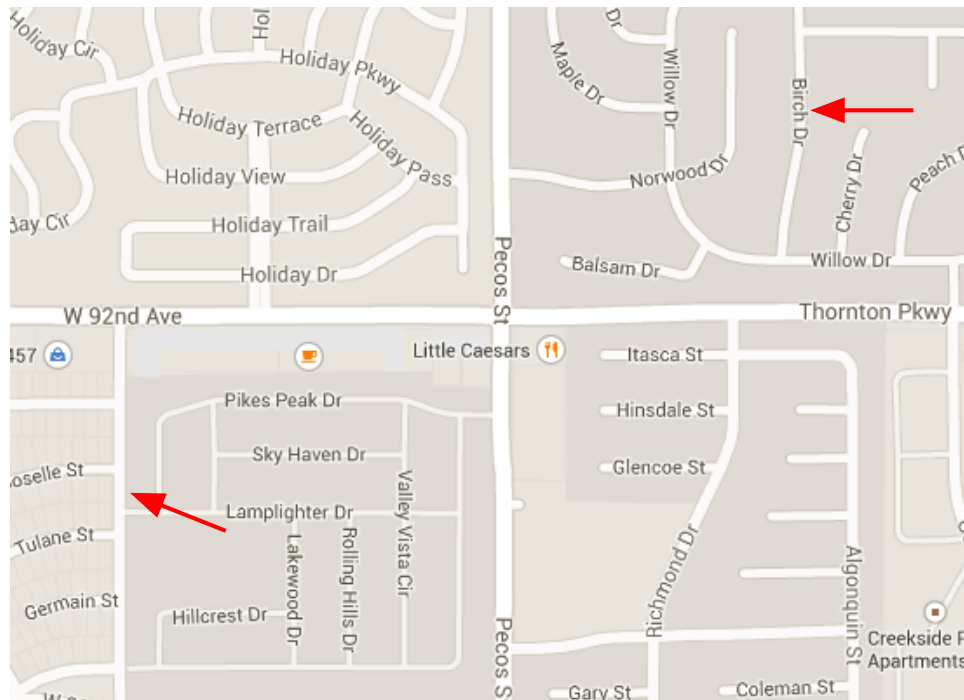

Northglenn Middle School Bus Route - 14 – Alta Ridge/Lamplighter

6th grade pick up

- 7:41 Tejon St & Lamplighter Dr @ Clubhouse
- 7:47 Alta Ridge MHP & Mailbox Pkg Lot
- 8:10 Northglenn Middle School

6th grade drop off

- 11:30 Northglenn Middle School
- 11:49 Alta Ridge MHP & Mailbox Pkg Lot
- 11:56 Tejon St. & Lamplighter Dr

7th & 8th grade pick up

- 10:46 Tejon St & Lamplighter Dr
- 10:52 Alta Ridge MHP & Mailbox Pkg Lot
- 11:15 Northglenn Middle School

7th & 8th grade drop off

- 2:25 Northglenn Middle School
- 2:44 Alta Ridge MHP & Mailbox Pkg Lot
- 2:51 Tejon St & Lamplighter Dr

First day Schedule

Wednesday, Aug. 14, 2019

6th grade

8:30 am to 11:15 am

7th & 8th grade

11:30 am to 2:15 pm