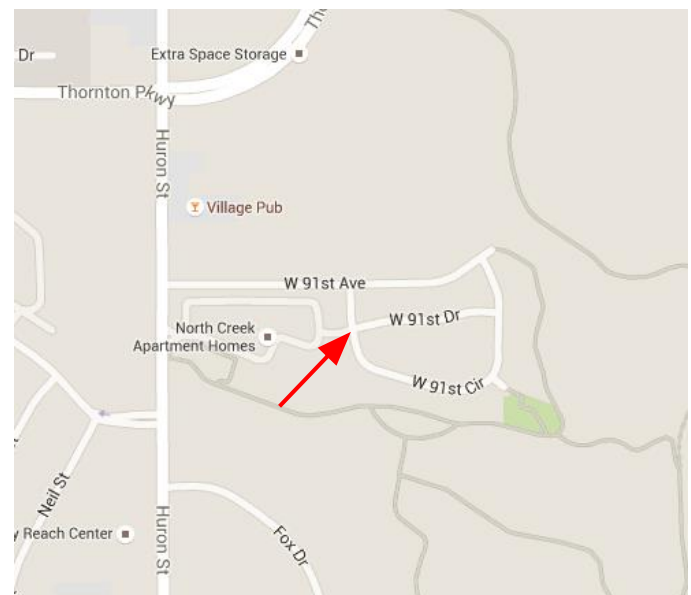

Northglenn Middle School Bus Route – 7 w/para – Croke Drive Area

6th grade pick up

- 7:45 W. 91st Cr & W. 91st Dr
- 7:52 Croke Dr south of W. 96th Ave @ walkpath
- 8:04 Grant Dr. & Northglenn Dr. (SNN stop only)
- 8:05 Grant Dr. & north of E. 112th Pl
  @ entrance to Glenn Park Village Apts (SNN stop only)
- 8:10 Northglenn Middle School

6th grade drop off

- 11:25 Northglenn Middle School
- 11:43 W. 91st Cr & W. 91st Dr
- 11:48 Croke Dr south of W. 96th Ave @ walkpath
- 11:56 Grant Dr. & Northglenn Dr. (SNN stop only)
- 11:57 Grant Dr. & north of E. 112th Pl
  @ entrance to Glenn Park Village Apts (SNN stop only)

7th grade & 8th grade pick up

- 10:50 W. 91st Cr & W. 91st Dr
- 10:57 Croke Dr south of W. 96th Ave @ walkpath
- 11:09 Grant Dr. & Northglenn Dr. (SNN stop only)
- 11:10 Grant Dr. & north of E. 112th Pl
  @ entrance to Glenn Park Village Apts (SNN stop only)
- 11:15 Northglenn Middle School

Wednesday (Early Release at 2:15)

- 2:25 Northglenn Middle School
- 2:38 W. 91st Cr & W. 91st Dr
- 2:43 Croke Dr south of W. 96th Ave @ walkpath
- 2:51 Grant Dr. & Northglenn Dr. (SNN stop only)
- 2:52 Grant Dr. & north of E. 112th Pl
  @ entrance to Glenn Park Village Apts (SNN stop only)

First day Schedule

Wednesday, Aug. 14, 2019

6th grade
8:30 am to 11:15 am

7th & 8th grade
11:30 am to 2:15 pm