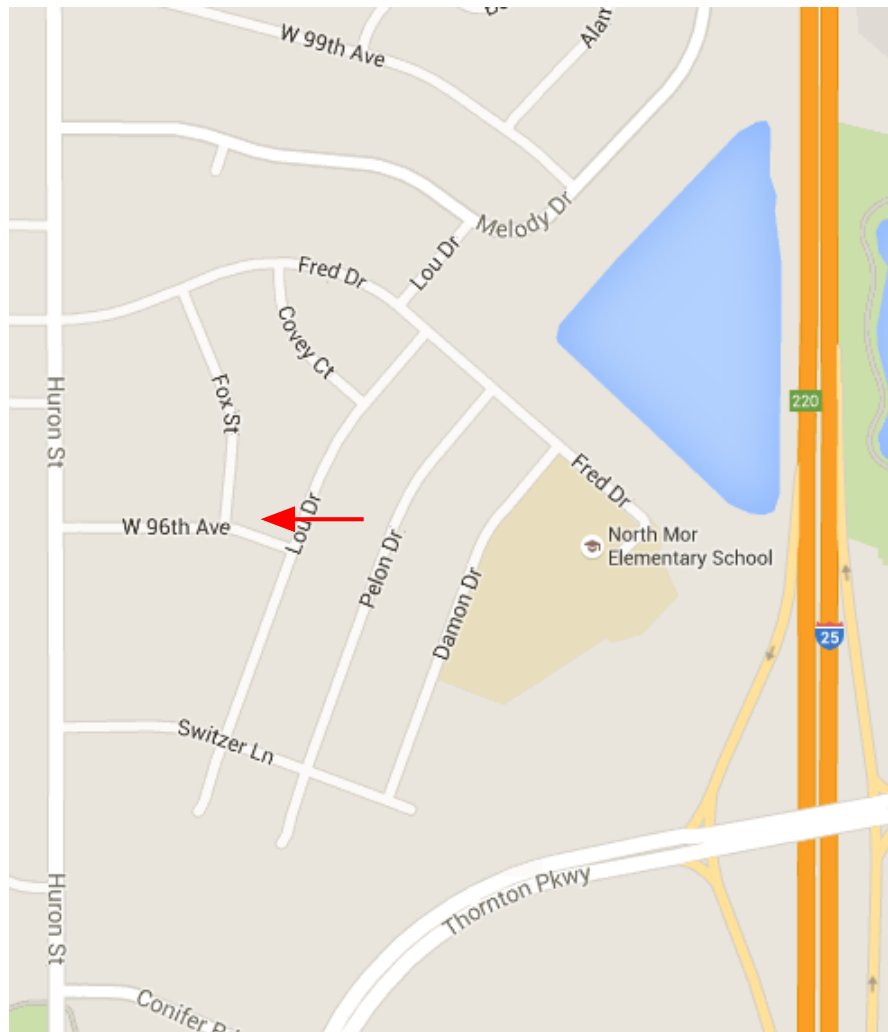

Northglenn Middle School Bus Route - 49 – North Mor Area

Morning

7:56 W. 96th Ave & Lou Dr @ park walkpath

8:10 Northglenn Middle School

Afternoon

3:55 Northglenn Middle School

4:10 W. 96th Ave & Lou Dr @ park walkpath

Wednesday (Early Release at 2:15)

2:25 Northglenn Middle School

2:40 W. 96th Ave & Lou Dr @ park walkpath