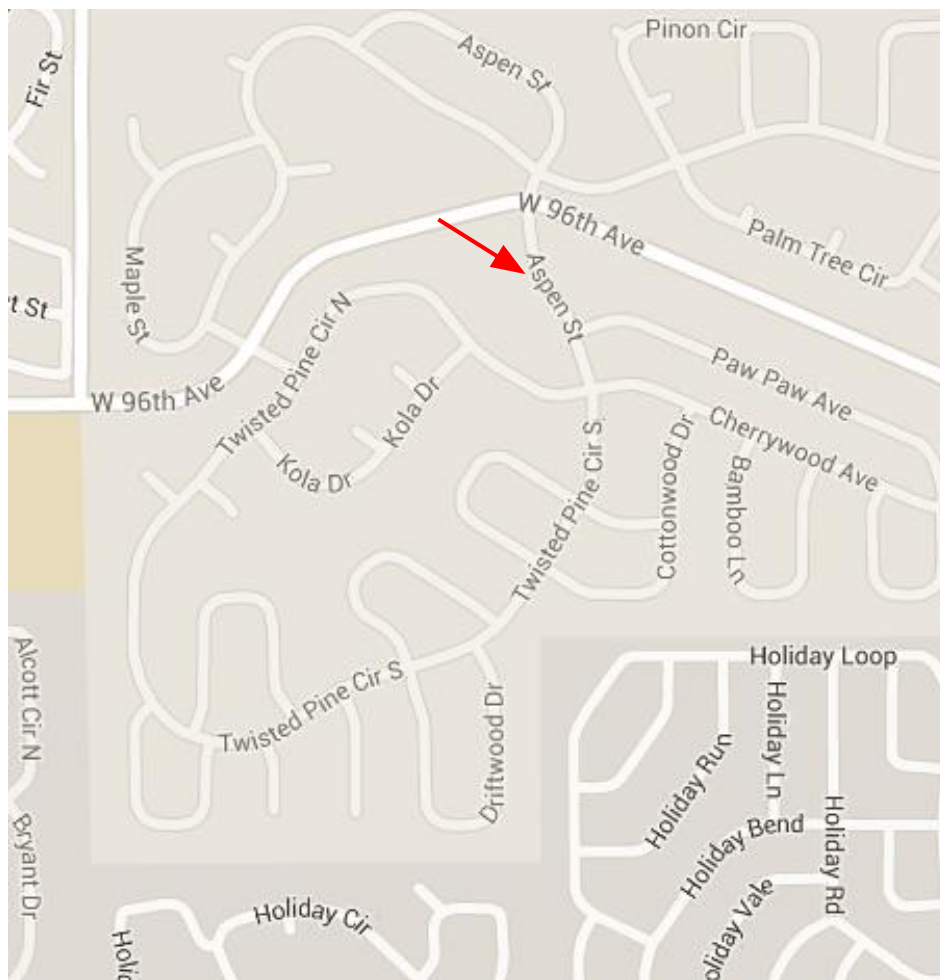

Northglenn Middle School Bus Route - 19 – Redwood Estates

Morning

7:55 Redwood II MHP – 9595 Pecos Street at mailboxes

8:10 Northglenn Middle School

Afternoon

3:55 Northglenn Middle School

4:16 Redwood II MHP – 9595 Pecos Street at mailboxes

Wednesday (Early Release at 2:15)

2:25 Northglenn Middle School

2:46 Redwood II MHP – 9595 Pecos Street at mailboxes