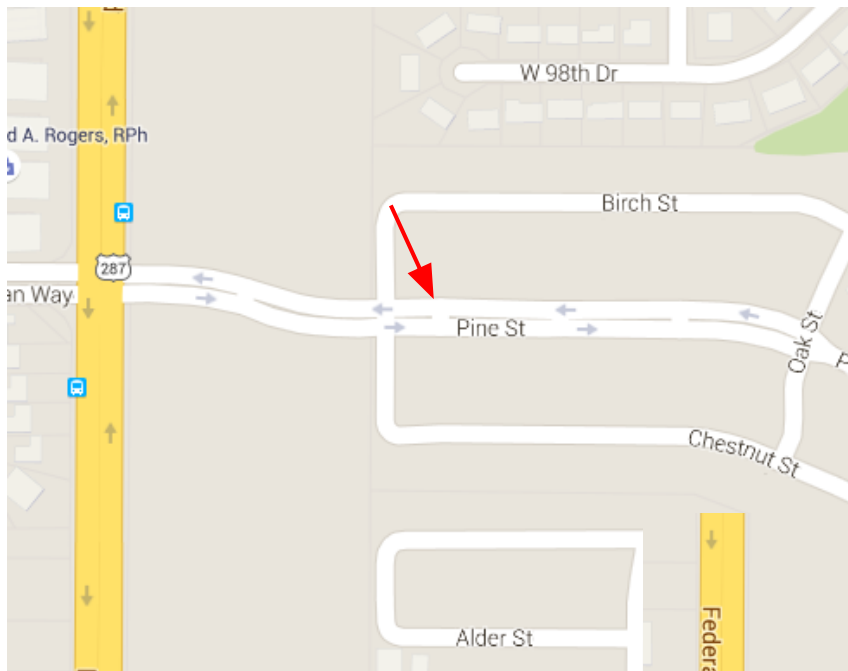

Northglenn Middle School Bus Route - 39 – Countryside/Denver Cascade

Morning

- 7:48 Denver Cascade MHP @ Clubhouse
- 7:53 9850 Federal Blvd – Countryside MHP at clubhouse
- 8:10 Northglenn Middle School

Afternoon

- 3:55 Northglenn Middle School
- 4:19 Denver Cascade MHP @ Clubhouse
- 4:24 9850 Federal Blvd – Countryside MHP at clubhouse

Wednesday (Early Release at 2:15)

- 2:25 Northglenn Middle School
- 2:40 Denver Cascade MHP @ Clubhouse
- 2:47 9850 Federal Blvd – Countryside MHP at clubhouse

Countryside Mobile Home Park