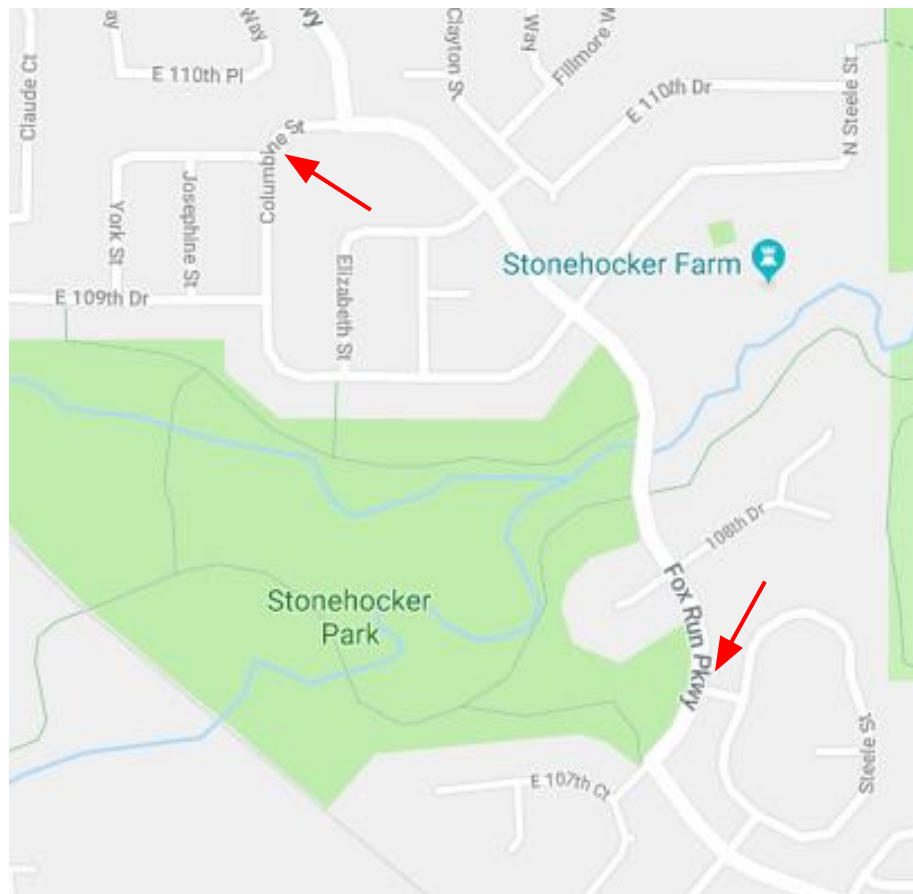

## Northglenn Middle School Bus Route - 5 – Fox Run

### *Morning*

- 7:40 E. 118<sup>th</sup> Ave. & Pennsylvania St. (SNN stop only)
- 7:45 E. 119<sup>th</sup> Pl & McCrumb Dr. (SSN stop only)
- 7:53 Columbine St. & E. 110<sup>th</sup> Dr – west side of park
- 7:57 Fox Run Pkwy & E. 108<sup>th</sup> Ave at Central Park
- 8:10 Northglenn Middle School

### *Afternoon*

- 3:55 Northglenn Middle School
- 4:03 Columbine St. & E. 110<sup>th</sup> Dr – west side of park
- 4:07 Fox Run Pkwy & E. 108<sup>th</sup> Ave at Central Park
- 4:20 E. 118<sup>th</sup> Ave. & Pennsylvania St. (SNN stop only)
- 4:25 E. 119<sup>th</sup> Pl & McCrumb Dr. (SSN stop only)

### *Wednesday (Early Release at 2:15)*

- 2:25 Northglenn Middle School
- 2:33 Columbine St. & E. 110<sup>th</sup> Dr – west side of park
- 2:38 Fox Run Pkwy & E. 108<sup>th</sup> Ave at Central Park
- 2:50 E. 118<sup>th</sup> Ave. & Pennsylvania St. (SNN stop only)
- 2:55 E. 119<sup>th</sup> Pl & McCrumb Dr. (SSN stop only)