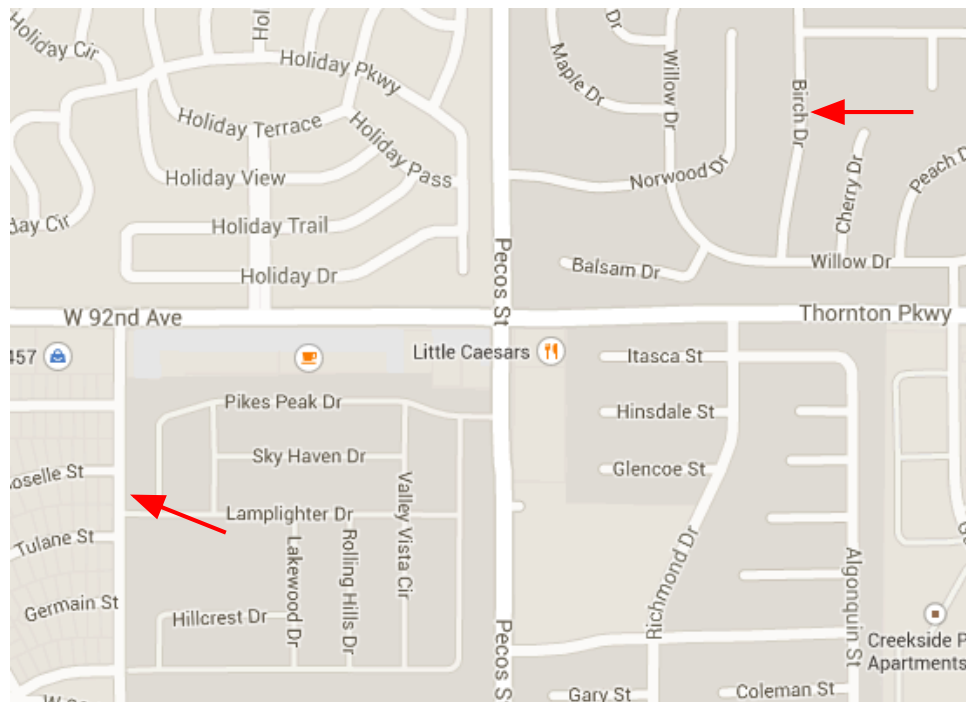

Northglenn Middle School Bus Route - 14 – Alta Ridge/Lamplighter

Morning

- 7:41 Tejon St & Lamplighter Dr
- 7:47 Alta Ridge MHP & Mailbox Pkg Lot
- 8:10 Northglenn Middle School

Afternoon

- 3:55 Northglenn Middle School
- 4:14 Alta Ridge MHP & Mailbox Pkg Lot
- 4:21 Tejon St. & Lamplighter Dr

Wednesday (Early Release at 2:15)

- 2:25 Northglenn Middle School
- 2:44 Alta Ridge MHP & Mailbox Pkg Lot
- 2:51 Tejon St & Lamplighter Dr